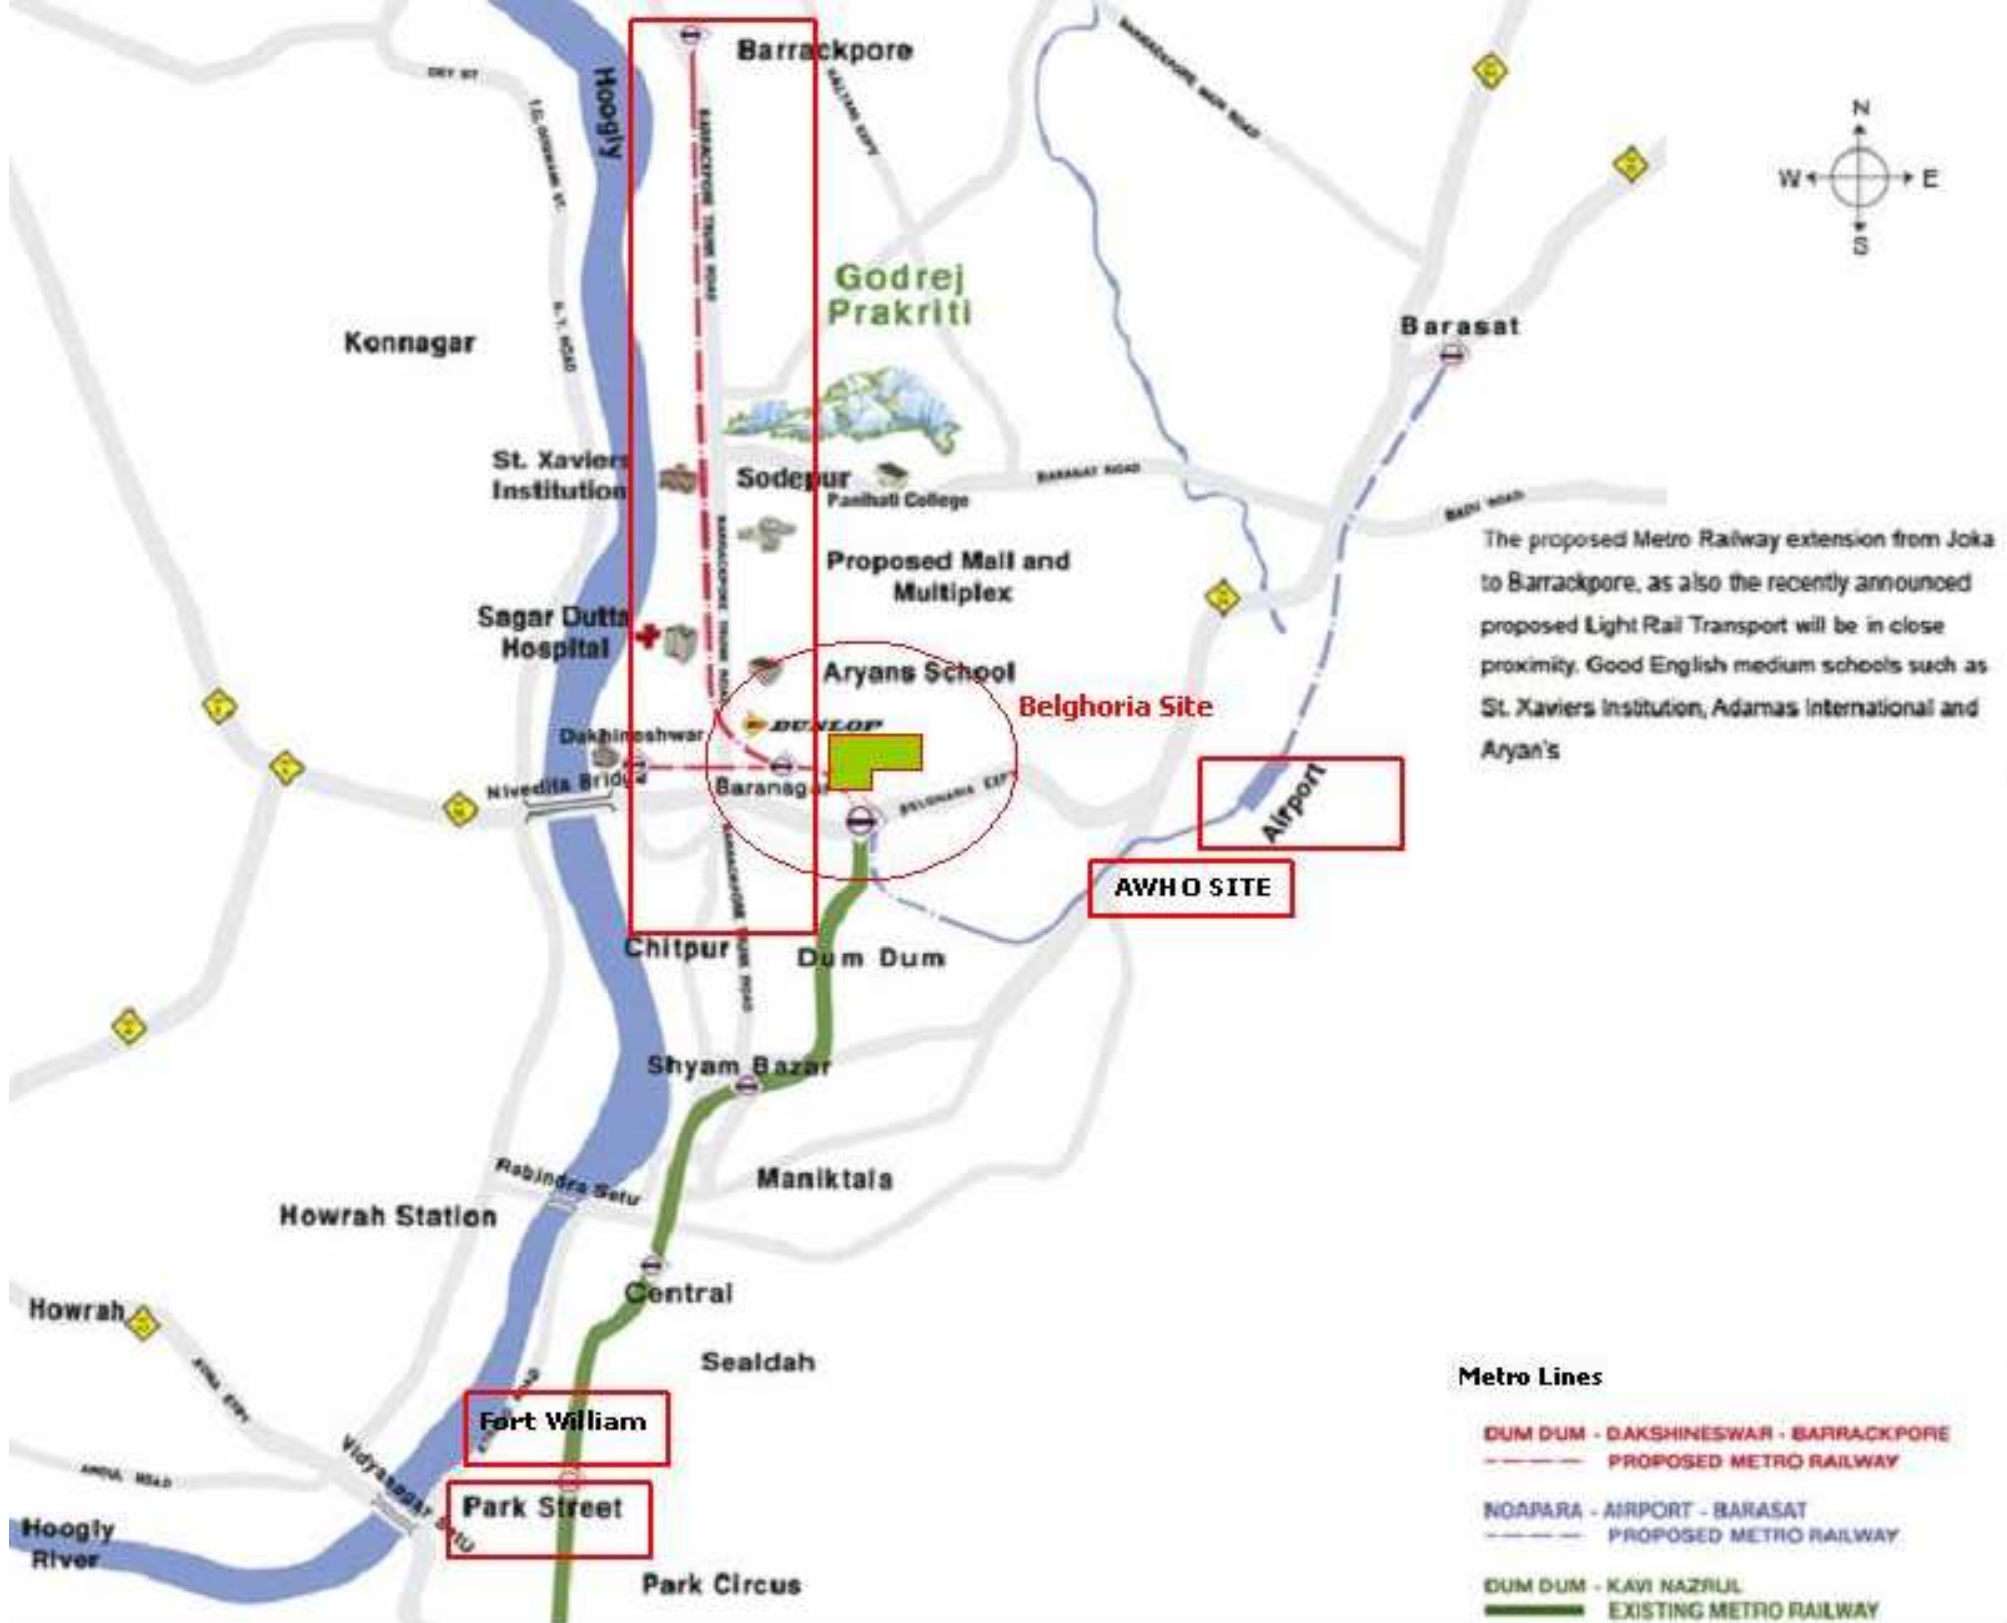

## **LOCATION HIGHLIGHTS**

### **Excellent Location**

- Located in the heart of Belghoria, an important and old suburb of Calcutta.
- Developed and settled neighborhood surrounded by hospitals, English medium schools like Adamas International, colleges, gas bunks, shops and markets.
- Equidistant from Barrackpore cantonment and Calcutta city.
- 100 m off Barrackpore Trunk Road (B.T. Road) which is also a state highway.

### **Unparalleled Metro, Train and Bus Connectivity and Other Public Transport**

- Distance from Belghoria Railway Station ~ 1/2 km.
- Distance from Dum Dum Metro station ~ 3 km.
- Distance to Sealdah Rly Stn - 7 Km.
- Proposed Metro from Dakshineswar to Barrackpore to connect metro directly to the site.
- Present Metro connectivity -- 3 km
- Many autos, taxis and bus stand outside the site in the adjoining Feeder and B.T. Road.

### **Very Convenient Proximity to Landmark Places in Calcutta**

- Distance from the prestigious neighborhood of Park Street ~ 12 Km.
- Distance/time from **Airport** via Belghoria Expressway ~ 8 km or 15 minutes.
- Distance from Calcutta High Court/ Central Business District ~ 9 Km.
- Fort William, Command Hospital - 12 to 14 km.