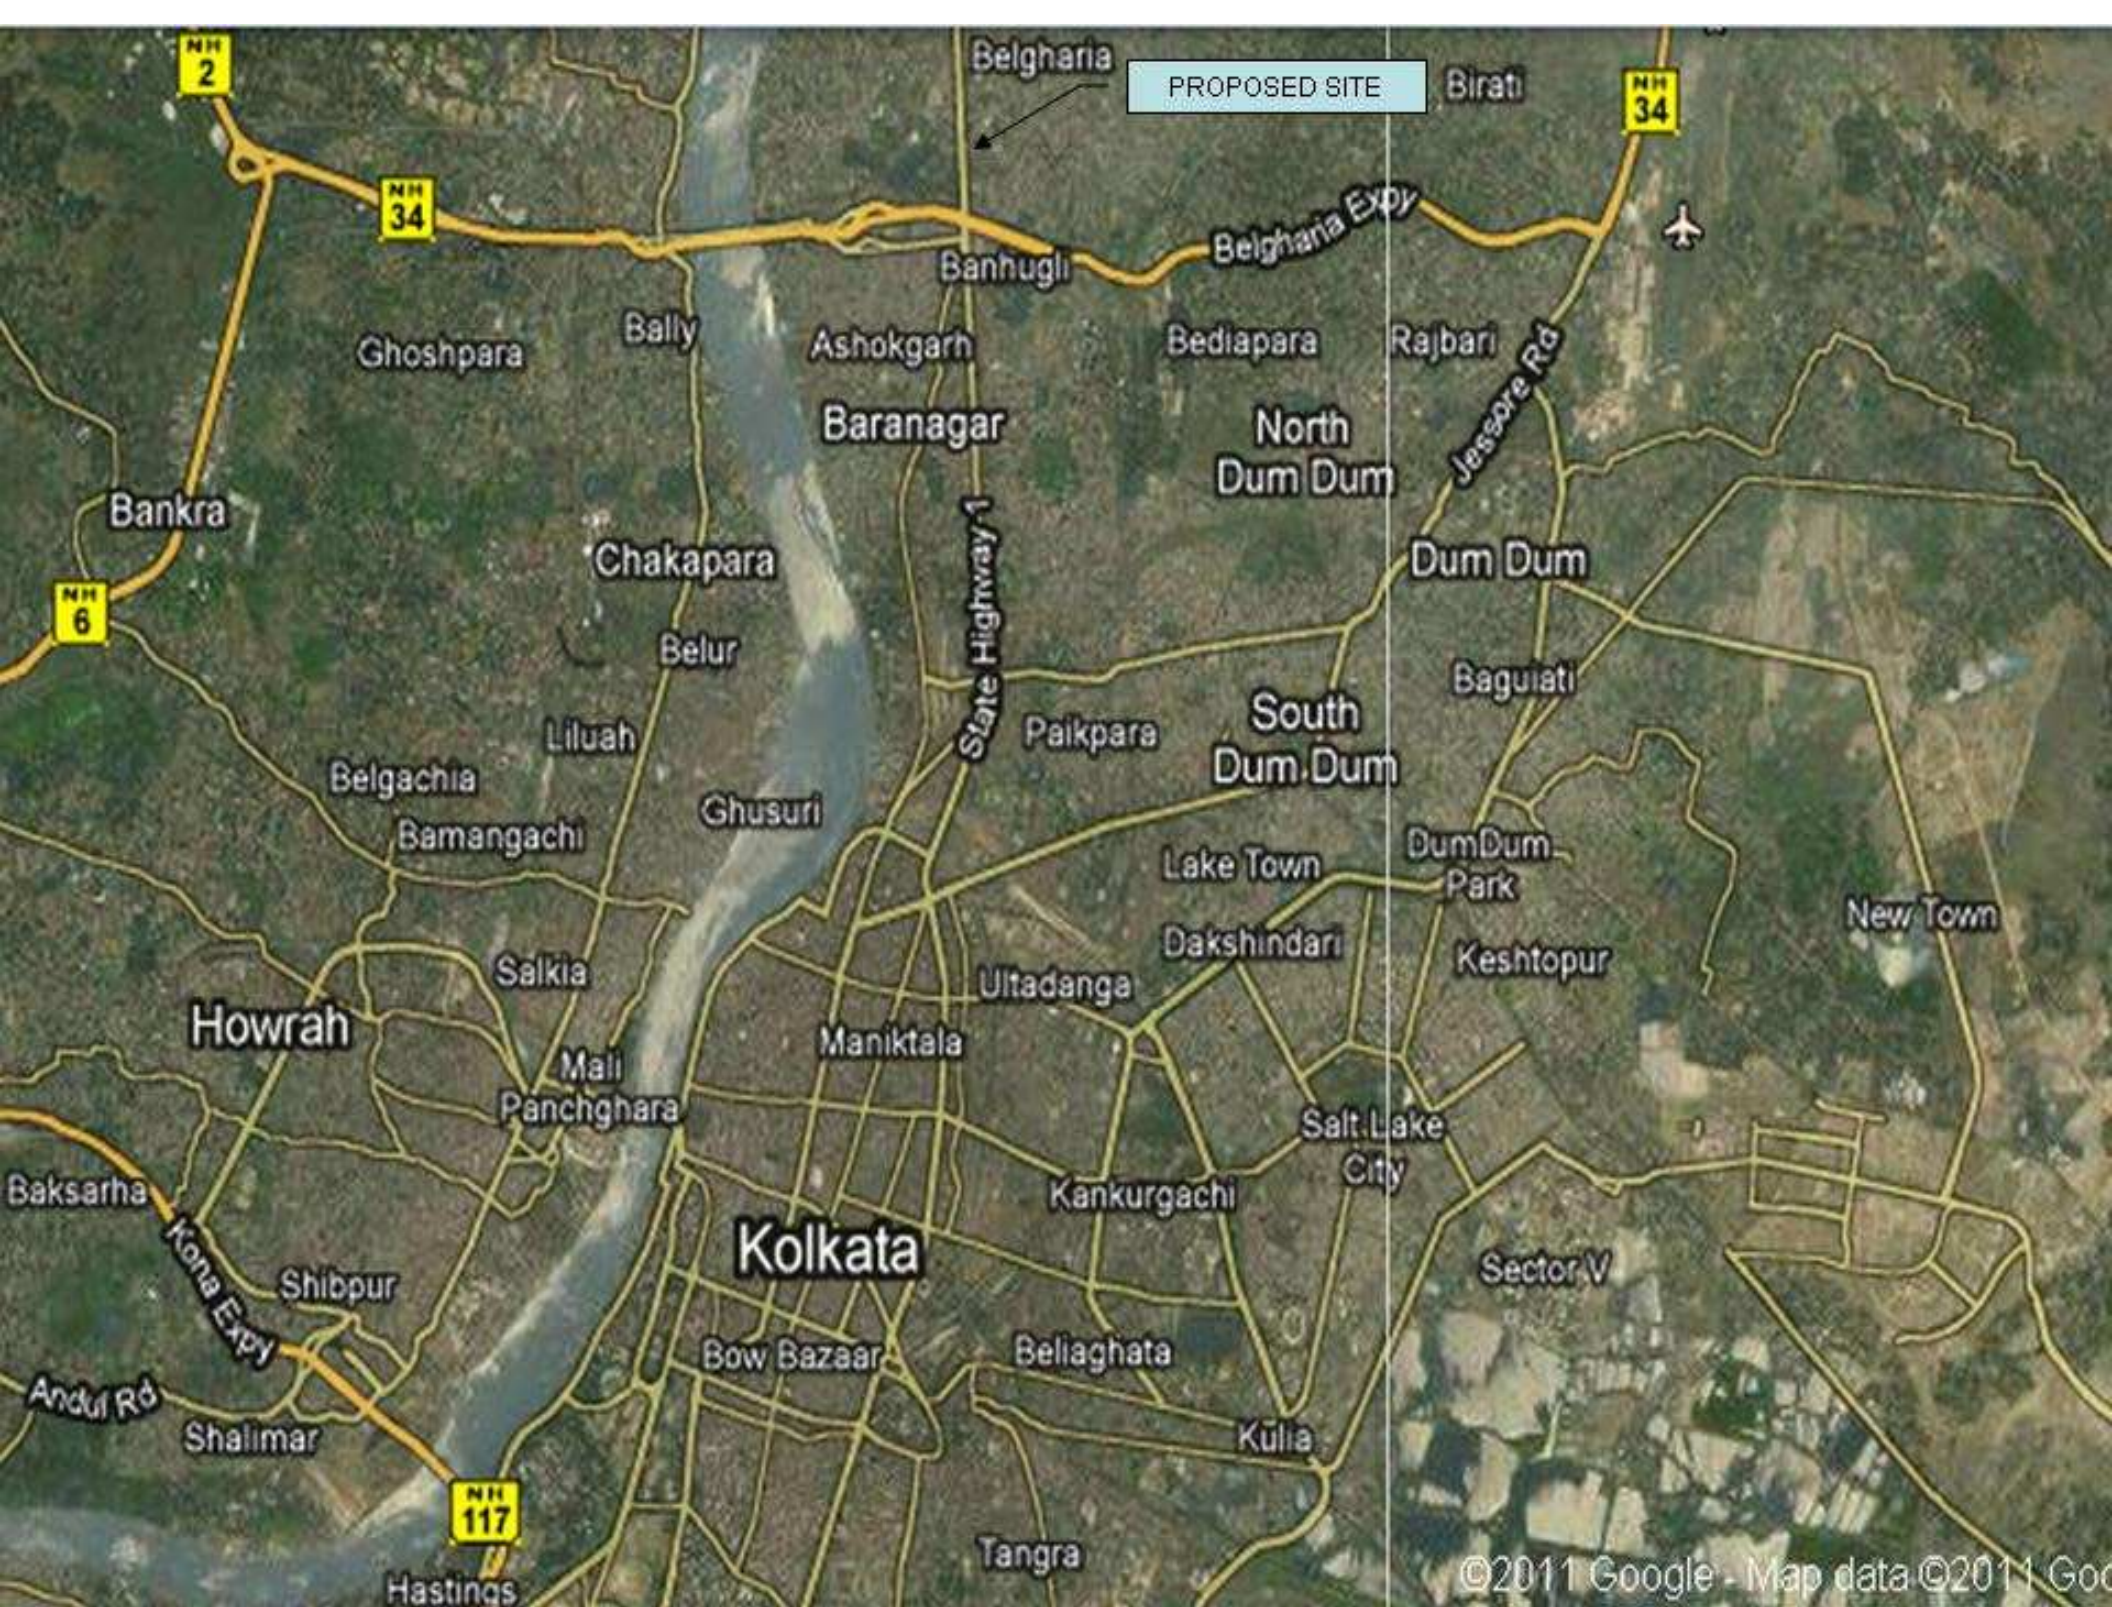

PROPOSED SITE

Belgharia

Birati

NH 34

NH 2

NH 34

Banhugli

Belgharia Expy

Ghoshpara

Bally

Ashokgarh

Bediapara

Rajbari

Baranagar

North Dum Dum

Jessore Rd

Bankra

Chakapara

Dum Dum

NH 6

Belur

State Highway 1

Paikpara

South Dum Dum

Liluah

Baguiati

Belgachia

Bamangachi

Ghusuri

Lake Town

Dum Dum Park

New Town

Howrah

Salkia

Ultadanga

Dakshindari

Keshtopur

Mali Panchghara

Maniktala

Salt Lake City

Baksarha

Kona Expy

Shibpur

Kankurgachi

Sector V

Andul Rd

Shalimar

NH 117

Bow Bazaar

Beliaghata

Kulia

Hastings

Tangra